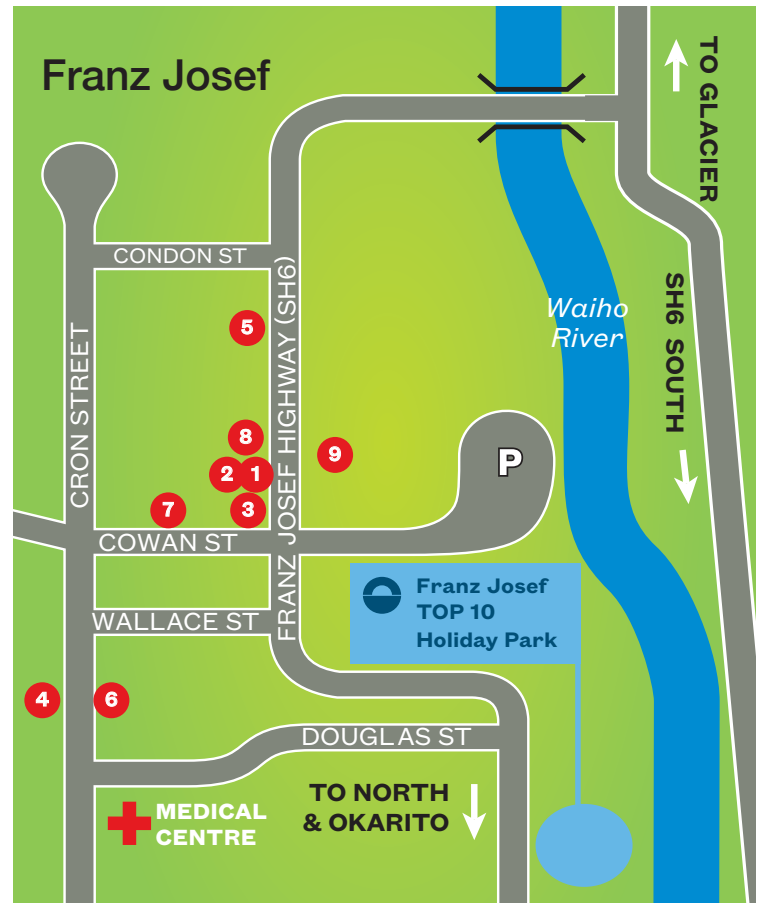

Franz Josef

TOP 10 Holiday Park

2902 Franz Josef Highway, RD 1, Franz Josef 7856, New Zealand
T: +64 3 752 0735 / 0800 467 897
E: info@franzjoseftop10.co.nz W: franzjoseftop10.co.nz

Join the **TOP 10 Club** and **SAVE 10%** right now!

SAVE 10% at TOP 10 Holiday Parks (up to $40 per stay)

BIG SAVINGS on Scenic Train journeys & on-board purchases

SAVE $$$ everywhere with 300+ member benefits

SAVE 10% at BIG4 Holiday Parks in Australia (up to $50 per stay)

BIG SAVINGS on Interislander ferries & on-board purchases

1

GLACIER HELICOPTERS
SCENIC FLIGHTS
ON WEST COAST GLACIERS

0800 800 732 | glacierhelicopters.co.nz
Main Road Franz Josef & Main Road Fox Glacier

TOP 10 Club Card Member – Local Discounts

GLACIER HELICOPTERS
- $5 off when booked at TOP 10

KING TIGER RESTAURANT
- 10% off

KIWI WILDLIFE CENTRE - 10% off

ACROSS COUNTRY QUAD BIKES
- 10% off

SKY DIVE FRANZ JOSEF - $15 off

AIR SAFARIS - 10% off Labour weekend to Easter

THE LANDING - 10% off

HELI HIKES - $10 off

FOX AND FRANZ HELISERVICES
- $20 off

Ask at Reception for many other discounts

2

ACROSS COUNTRY QUAD BIKES
GUIDED SCENIC ADVENTURES

the WETTER the BETTER!

PHONE 0800 234 288
www.acrosscountryquadbikes.co.nz

3

THE LANDING
RESTAURANT & BAR - FRANZ JOSEF

If you're after good, hearty portions of Southern food matched with local beer, then this is the place for you. Well priced, and a favourite with locals!

Breakfast – Lunch – Dinner
Sky Sport Live – Kids Menu Available
Main Road Franz Josef Glacier
Ph. 03 7520 229

4

KING TIGER
EASTERN EATING HOUSE & BAR

Offering food from India, China, Thailand & beyond & all at a great price.
Dine In Or Takeaway.
70 CRON STEET
FRANZ JOSEF GLACIER
03 7520 060

5

Nobody Jumps Higher

skydive franz
FRANZ JOSEF GLACIER - NZ

Book at Reception or
Phone 0800 458677
skydivefranz.co.nz

6

THE MOST **INCRECIBLE** GLACIER EXPERIENCE

FRANZ JOSEF GLACIER GUIDES

Freephone: 0800 GUIDES
www.franzjosefglacier.com

7

Wild LIFE CENTRE
WEST COAST

$2 OFF
per ticket on presentation of this map!
Award Winning Indoor Attraction
See NZ Rarest Kiwi & live Tuatara

8

AIR SAFARIS
Lake Tekapo • Franz Josef • New Zealand

Visitor Activity

- 50 minute flight • Aoraki Mount Cook & Mount Tasman • Tasman, Murchison, Franz Josef & Fox Glaciers plus much more...
- All WINDOW SEATS

9

THE EXPERIENCE OF A lifetime

HELISERVICES NZ
FOX & FRANZ

SNOW LANDINGS

scenic-flights.co.nz / 0800 800 793